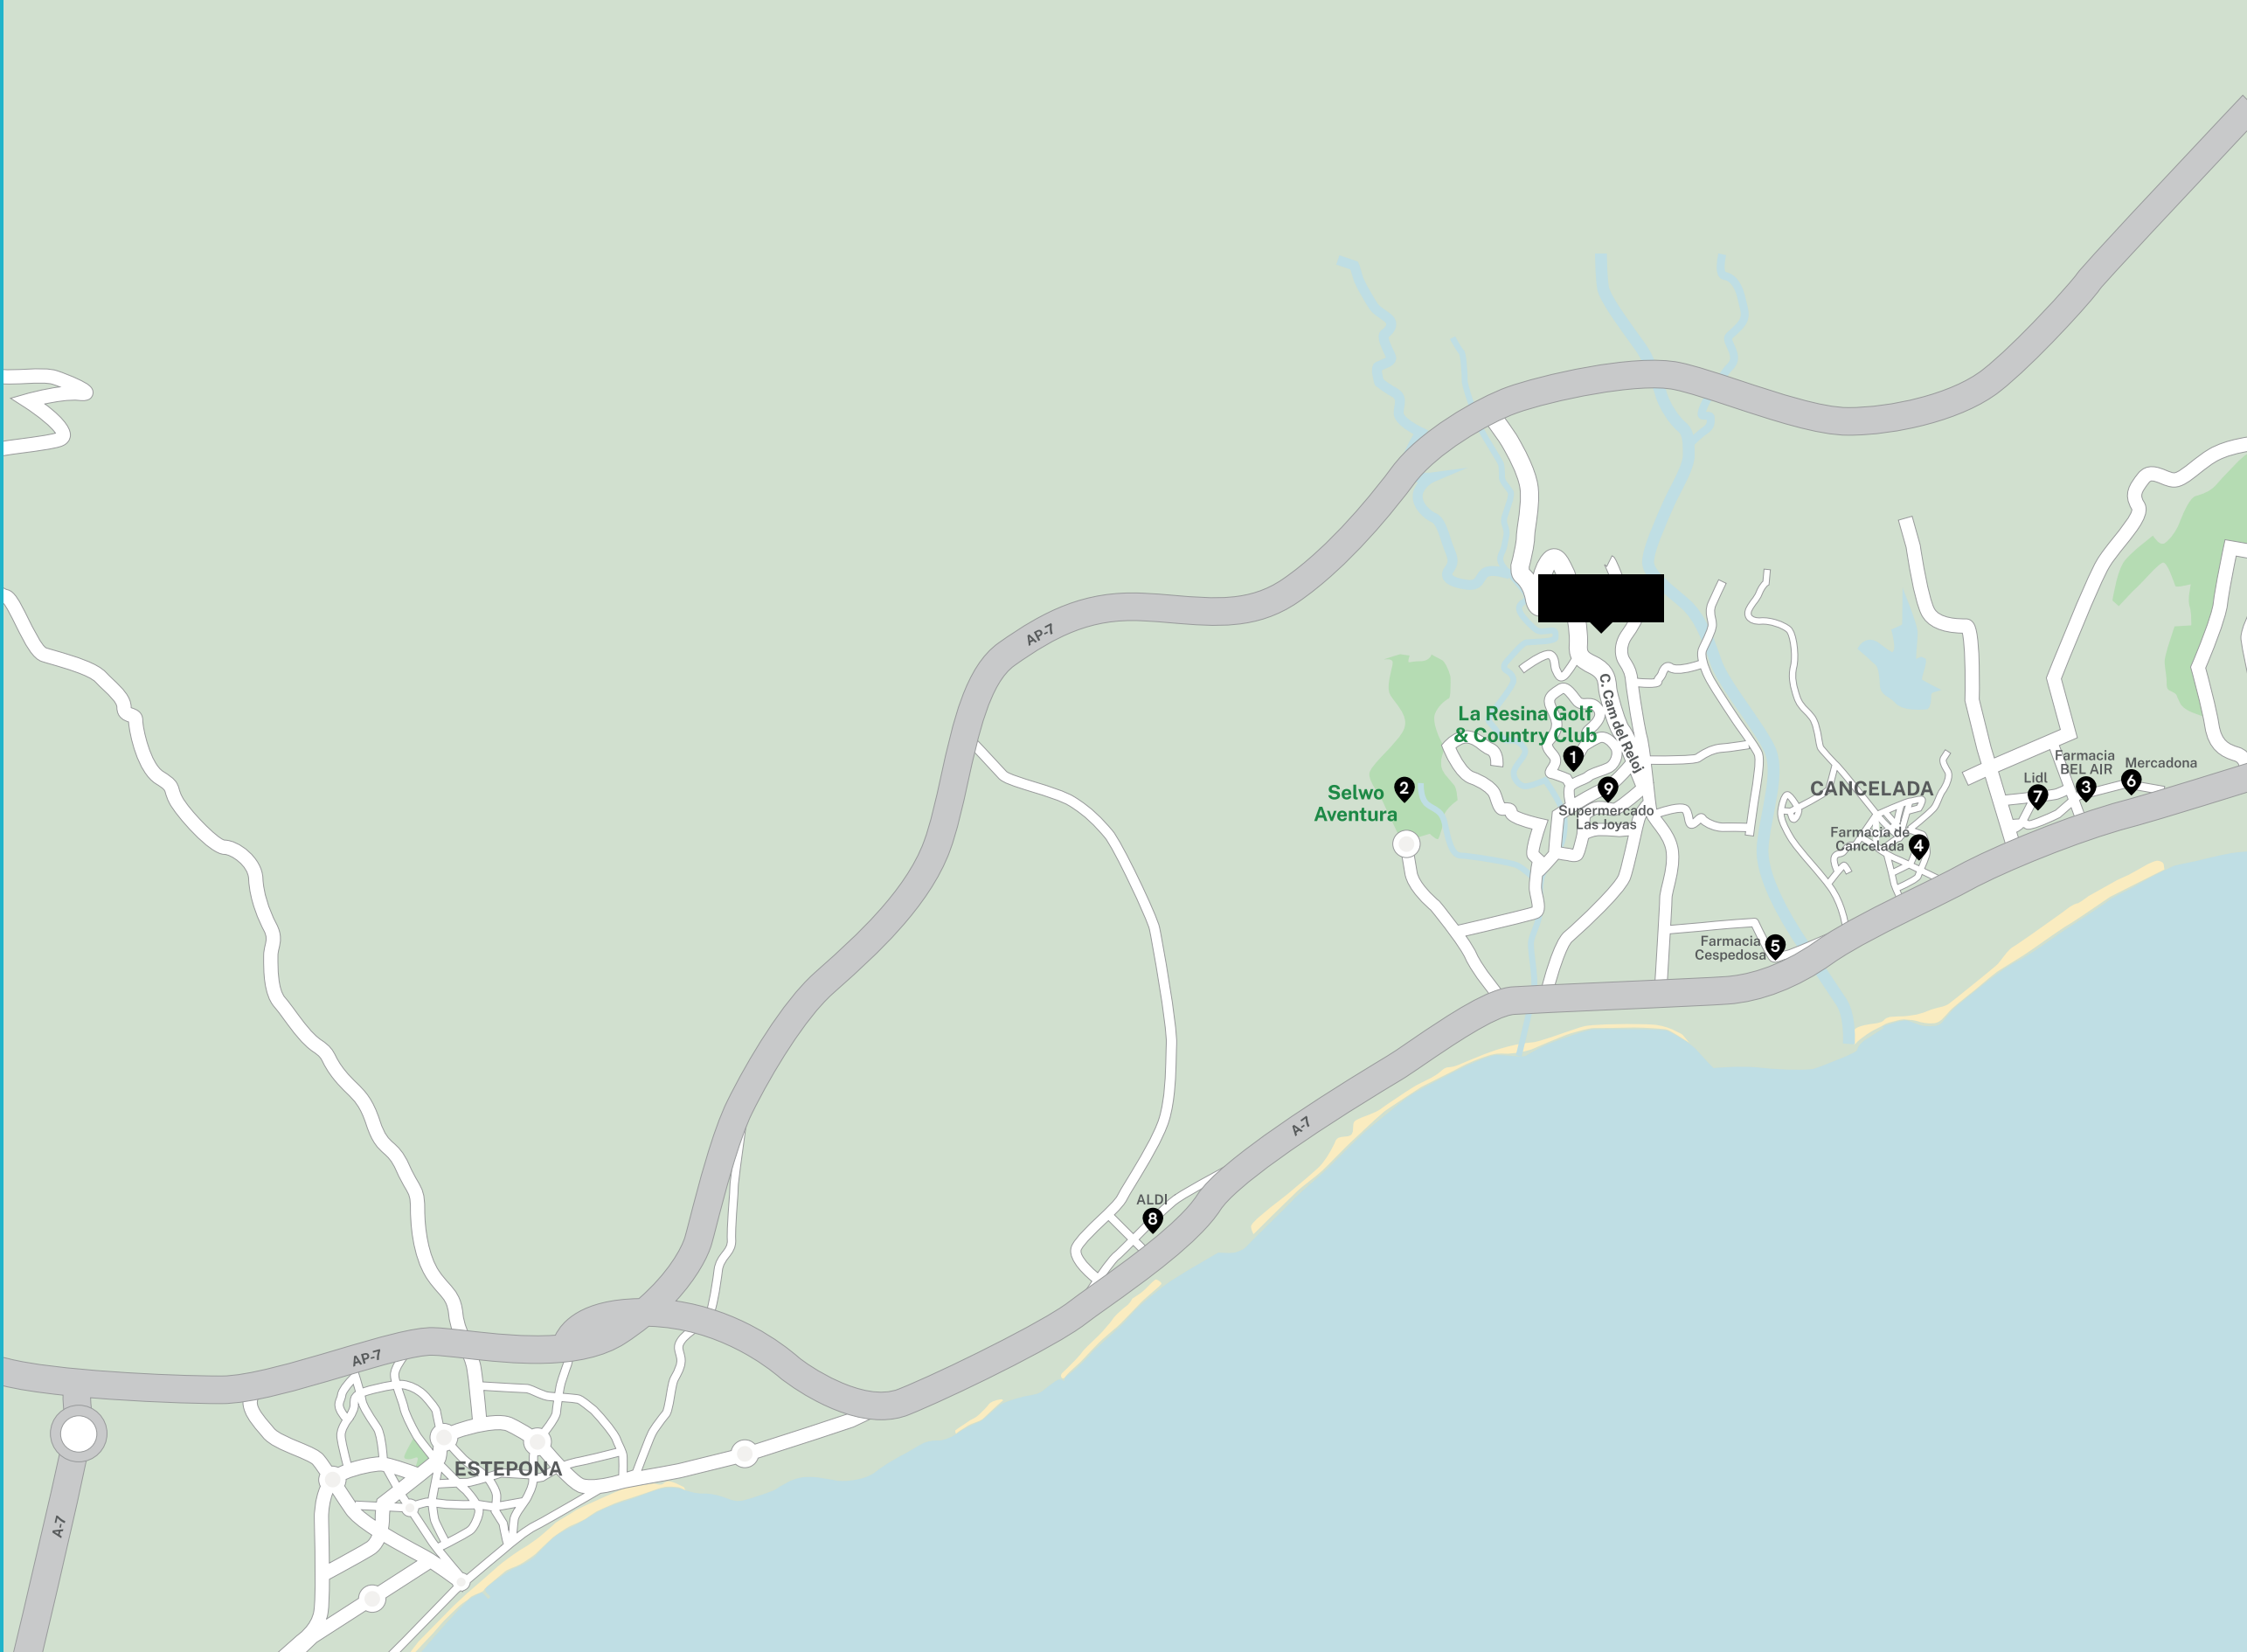

YOUR PLACE IN THE WORLD

The river Guadalmanza shapes the profile of the hills on its way to the sea. From its slopes, the coast stretches to the horizon and the views are spectacular. A privileged enclave for Capri, perfectly communicated with Estepona and Marbella so that you can enjoy a perfect plan every day, in every season and all year round. Just imagine what you want to do tomorrow: surfing or hiking, diving or horse riding, golf or shopping. You have a million options, including the full cultural agenda of Malaga capital, the exclusive boutiques of Puerto Banús, or the best haute cuisine restaurants in Marbella. It's all just a stone's throw away.

7

3

6

Farmacia BEL AIR

Mercadona

4

Farmacia de Cancelada

5

Farmacia Cespedosa

8

ALDI

AP-7

A-7

AP-7

A-7

C. Cam del Reloj

It is located in Estepona, one of the most attractive corners of the Costa del Sol. The town has become one of the most sought-after spots on the Costa del Sol, thanks to its quality of life and its wide range of leisure and lifestyle activities. Yet, it remains true to its roots and is full of Andalusian charm.